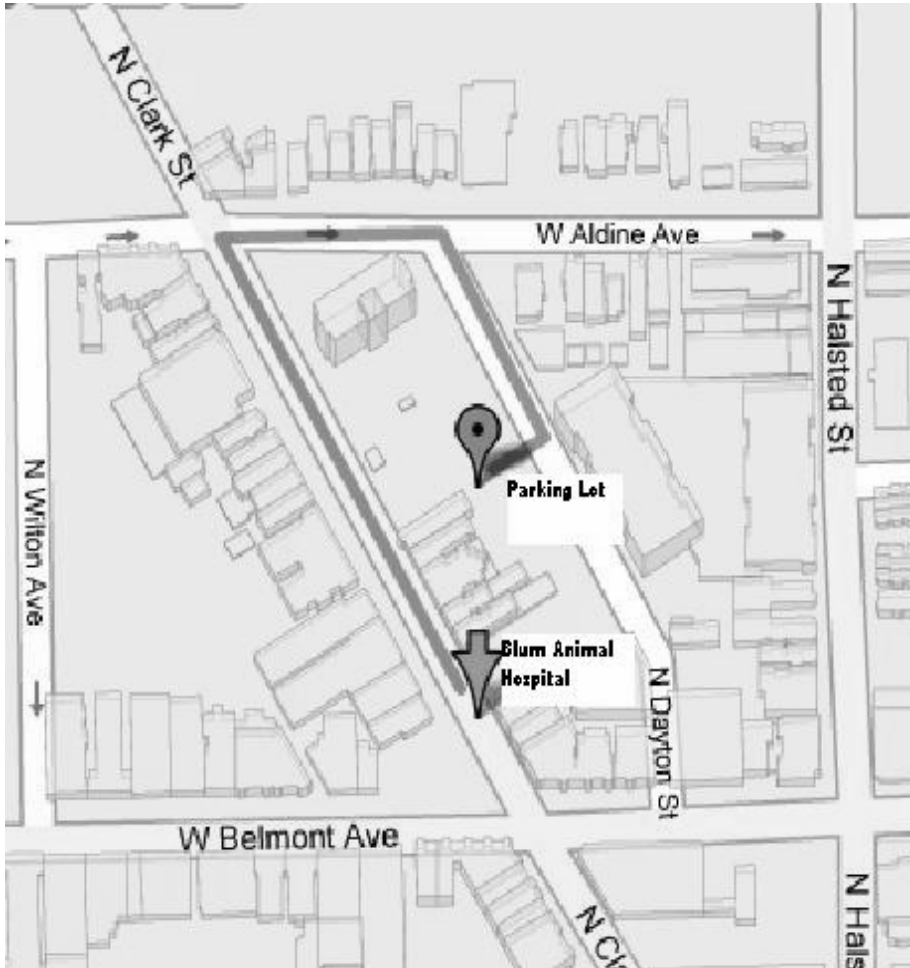

NEW Blum Animal Hospital

Client Parking *(Effective September 1, 2007)*

After doing everything possible to renew our lease for our current client parking lot – the owner of the lot, the Chicago Housing Authority, has decided to take over that land for their tenants. However, we are happy to announce that *we will continue to offer complimentary parking for our clients 1 door closer to our hospital!*

Please follow the directions below to our new parking location:

If you have been to our “old” lot – our new parking area is located only 1 driveway south (behind the Orange Restaurant). Park in one of the Blum Animal Hospital designated spaces. Follow sidewalk along north side of building and exit onto Clark Street – walk south (left) to Blum Animal Hospital.

Parking Hours:
(while visiting hospital)
Monday-Friday
7:30 am – 8:30 pm
Saturday
8:00 am – 5:00 pm

From the South:

Driving North on Clark Street, drive past Blum Animal Hospital to Aldine Ave. Turn right on Aldine Ave. Turn right on Dayton St. Turn right into SECOND driveway/parking lot. **Park in the designated Blum Animal Hospital spaces only!** Follow sidewalk along north side of building and exit onto Clark Street – walk south (left) to Blum Animal Hospital.

From the North:

Driving South on Clark Street, turn left on Aldine Ave. Turn right on Dayton St. Turn right into SECOND driveway/parking lot. **Park in the designated Blum Animal Hospital spaces only!** Follow sidewalk along north side of building and exit onto Clark Street – walk south (left) to Blum Animal Hospital.